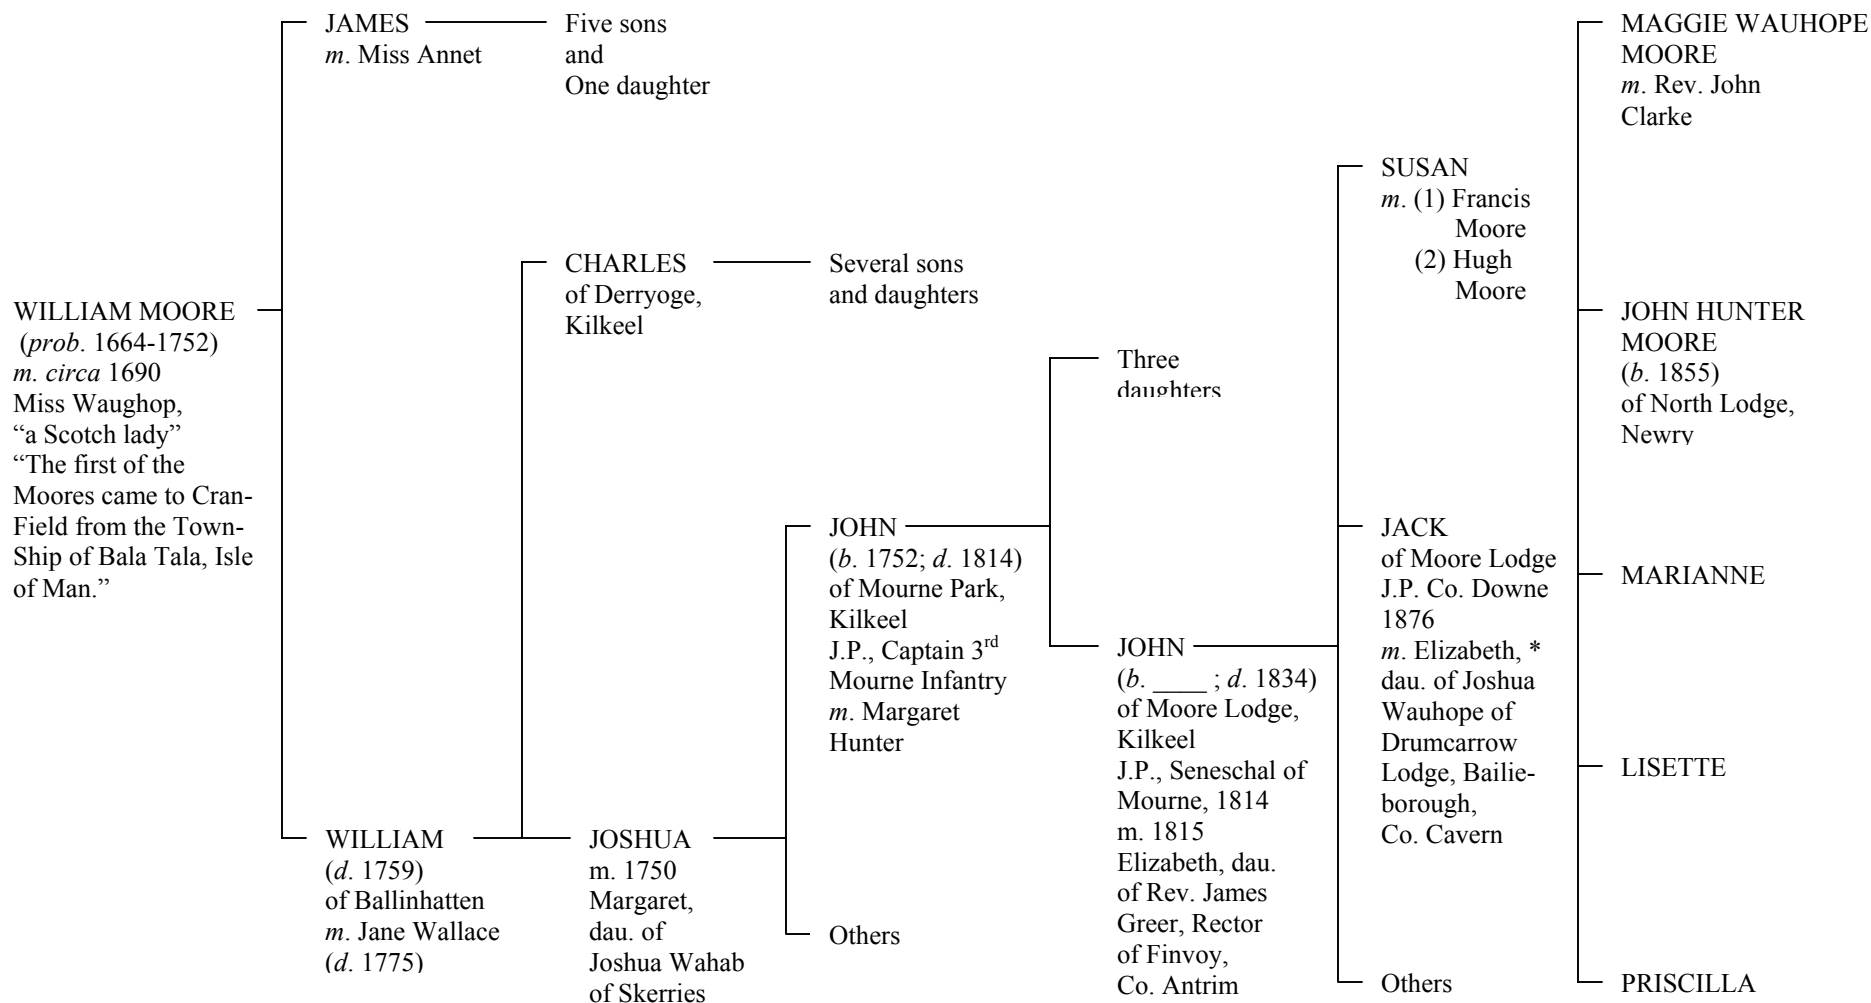

PEDIGREE IV
EXTRACTS FROM THE PEDIGREE OF THE FAMILY OF MOORE, IN MOURNE, COUNTY DOWN, IN
POSSESSION OF JOHN HUNTER MOORE, OF NORTH LODGE, NEWRY, WITH ADDITIONS BY
P. CROSSELÉ (ADAPTED)

* Two aunts of Elizabeth Wauhope married Moores, "who had property in Mourne" (see Pedigree V, B).
 Mary Wauhope m. Jack Moore. Jane Wauhope m. Charles Moore.