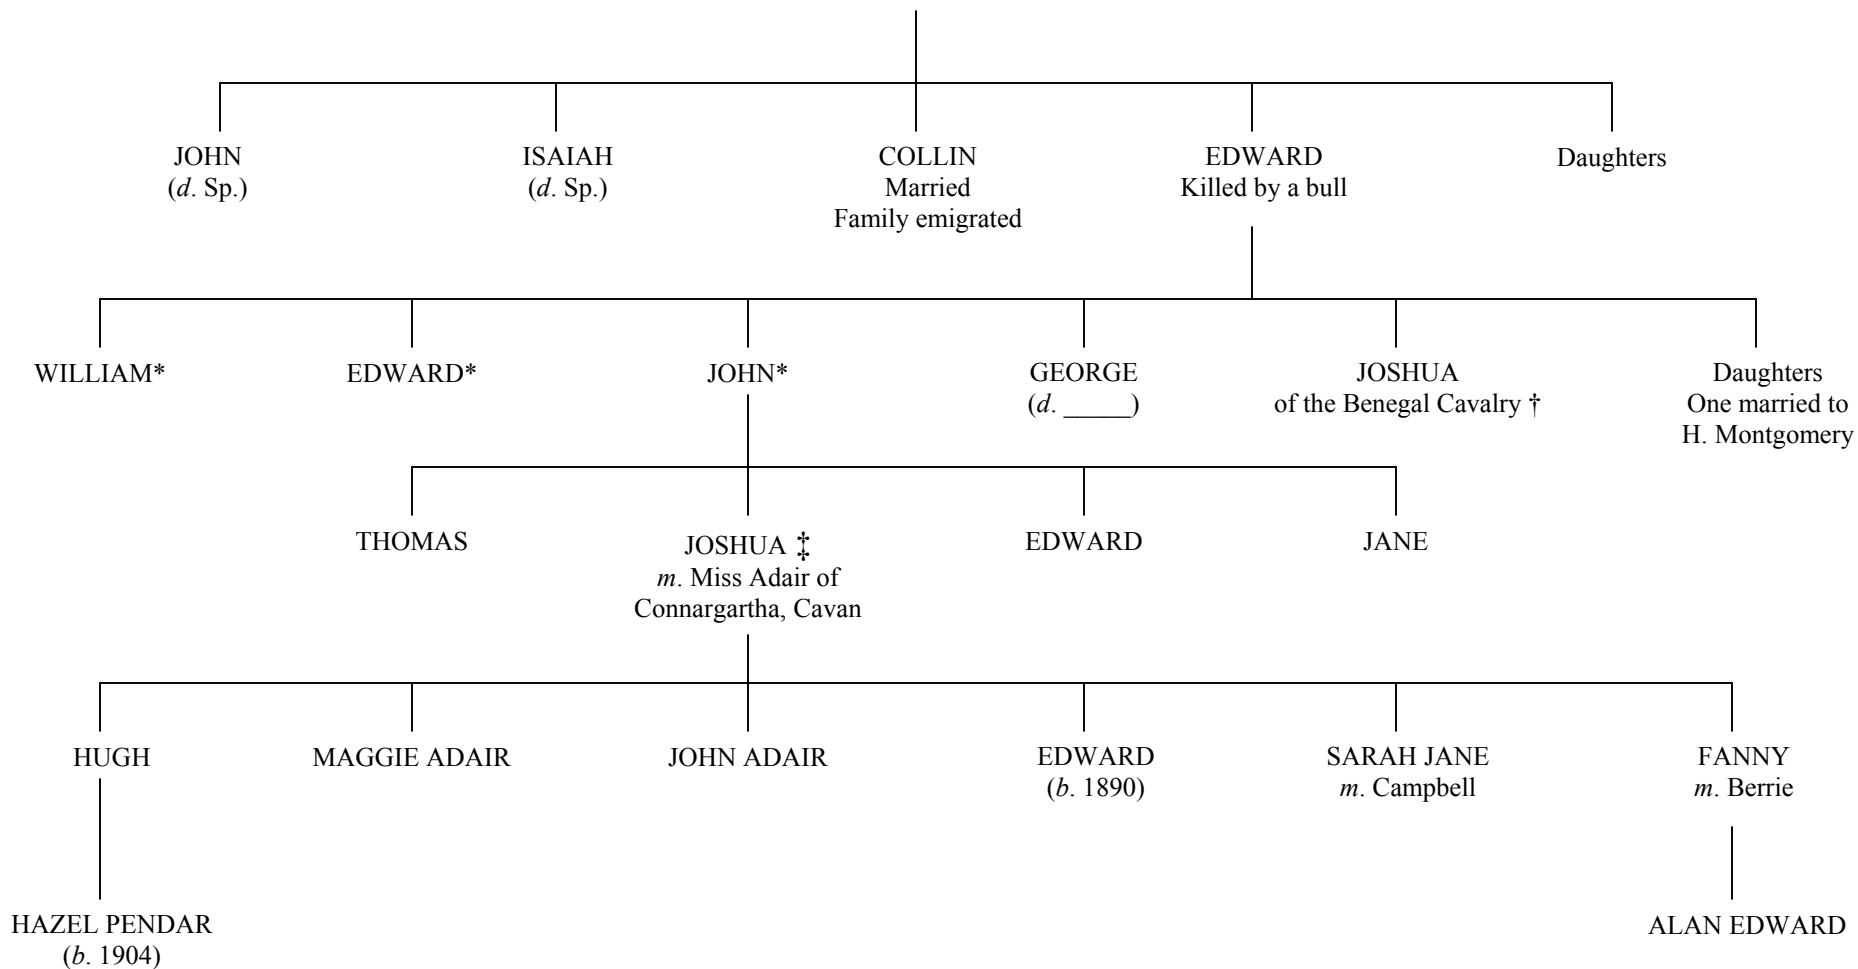

PEDIGREE VIII. – EMIGRANTS FROM DRUMCARROW FAMILY

GEORGE WAHOB
of Drumcarrow
(*b.* about 1735)
m. Miss Gibson

* Emigrated at various times to Sydney, New South Wales, where they have numerous descendants.

† Married. Went to California in 1849. Descendants numerous there.

‡ Four years old when he emigrated.